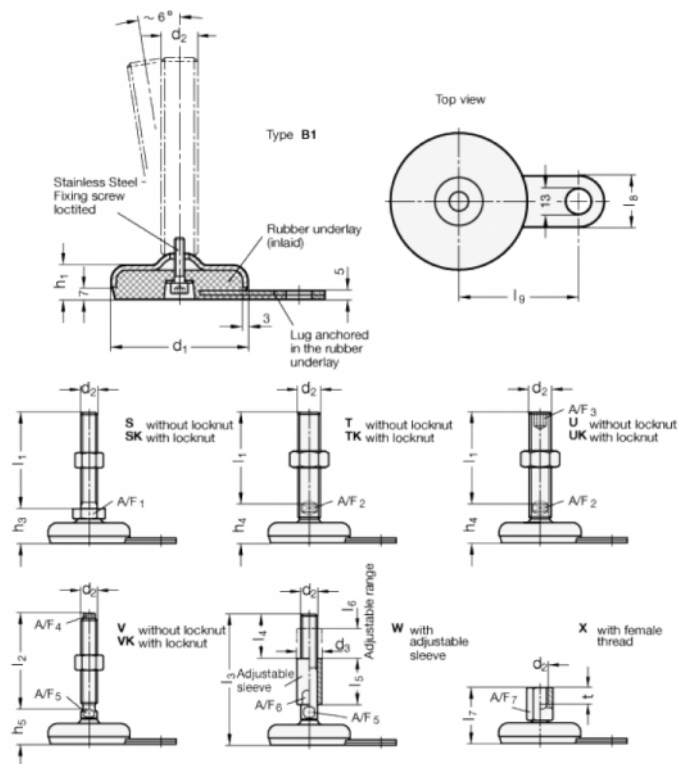

Article number: 203360M1260B1SK  
 Description: E+G levelling foot  
 GN 33-60-M12-60-B1-SK, Stainless steel  
 Note: SK With nut, External hexagon at the bottom

## Measures

A/F1 = 17  
 d1 = 60  
 d2 = M12  
 h1 = 19  
 h3 = 27  
 l1 = 60  
 l8 = 25  
 l9 = 50